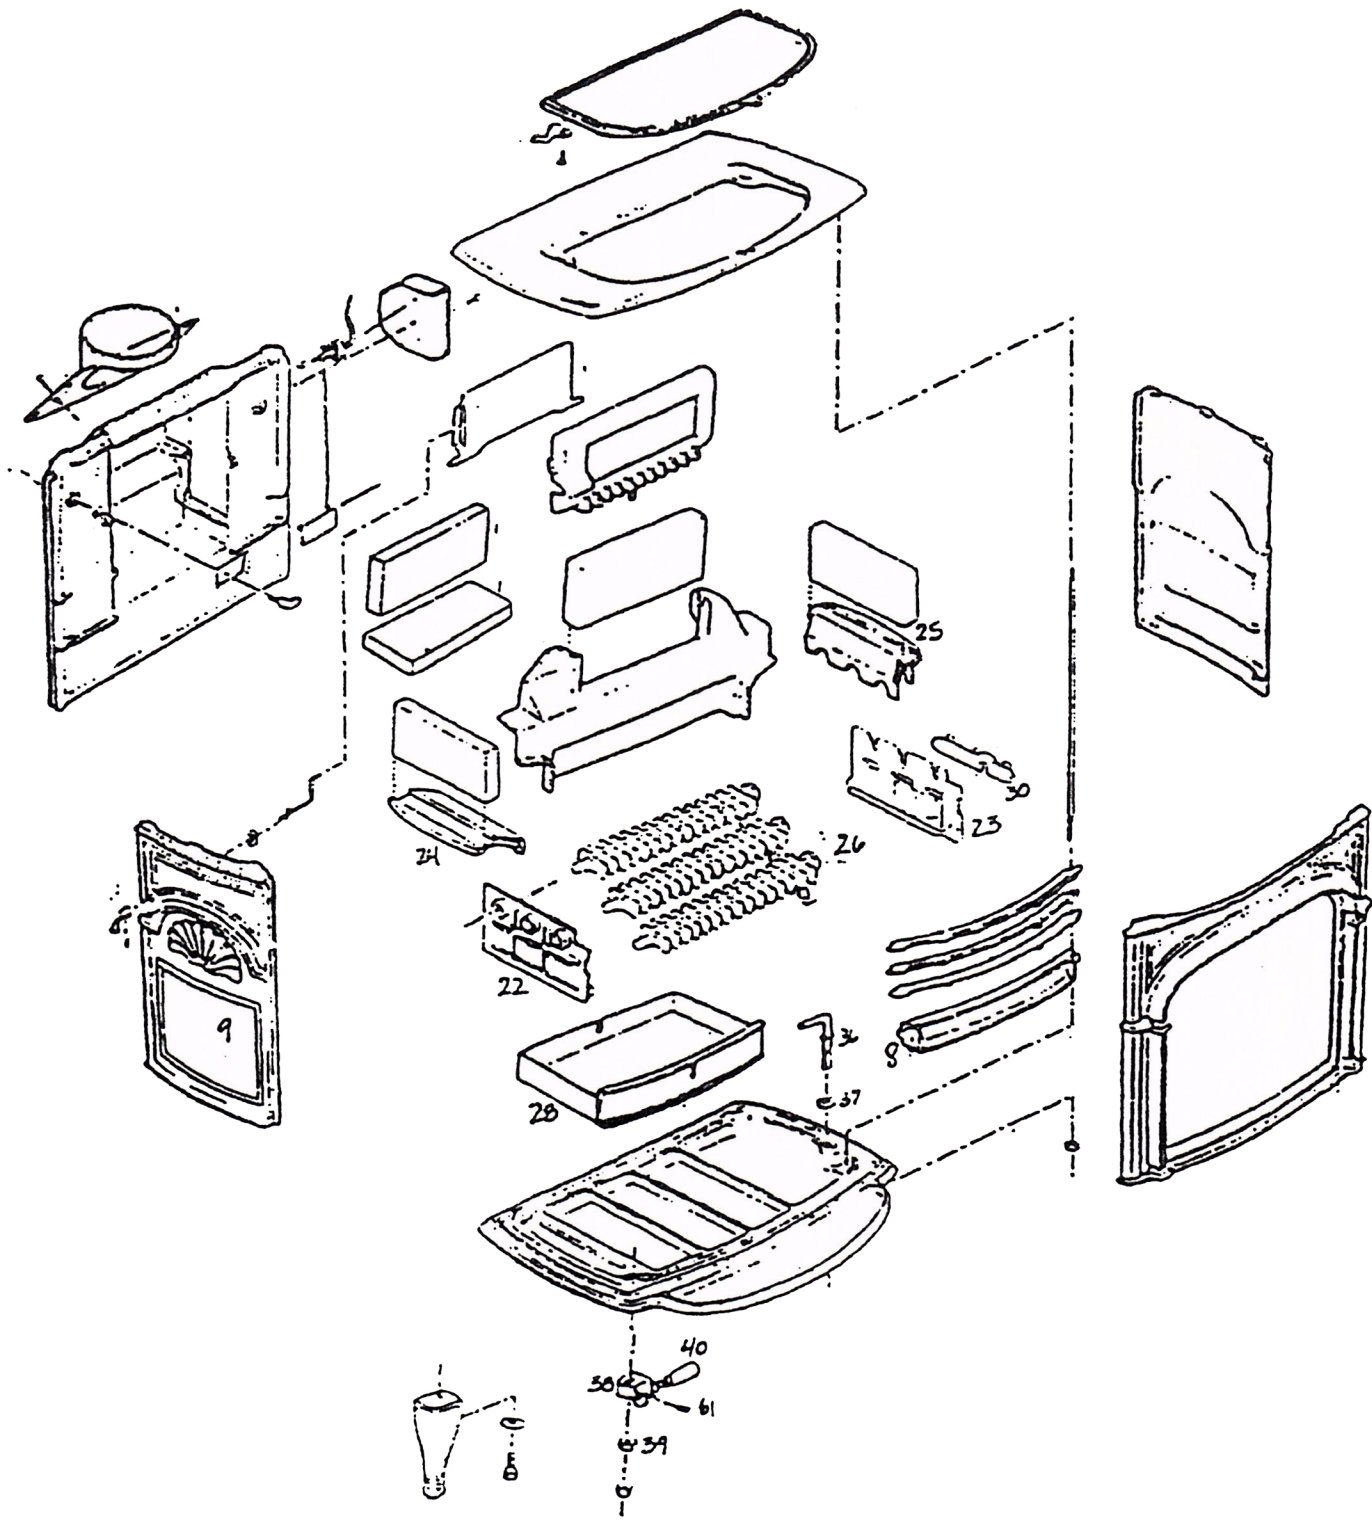

INTREPID COAL STOVE MODEL 1315 & COAL KIT

Intrepid Coal Stove

MODEL # 1315 INTREPID COAL STOVE
ALSO SOLD AS A COAL CONVERSION KIT

DIAGRAM #	ITEM #	PART DESCRIPTION
8	1306517	FRONT GRATE
20	1201899	SHAKER HOLE PLUG
22	NA-1306546	LEFT VERTICAL GRATE
23	NA-1306553	RIGHT VERTICAL GRATE
24	1306528	LEFT HORIZONTAL INSERT
25	1306534	RIGHT HORIZONTAL INSERT
26a	1306557	BOTTOM GRATE INSERT
26b	5003720	BOTTOM GRATE WITH ARMS WELDED
26c	1306573	GRATE ARMS
28	NA-5003540	COAL ASH PAN
30	1306581	SHAKER LINKAGE
36	1600922	SHAKER ROD
37	1202452	WASHER
38	1306613	SHAKER CONNECTOR
39	1203290	SHAKER JAMB NUT
40	1600876	SHAKER HANDLE STUB
41	1600620	CERAMIC HANDLE
42	1201294	HANDLE SCREW
43	1201159	SCREW FOR STUB